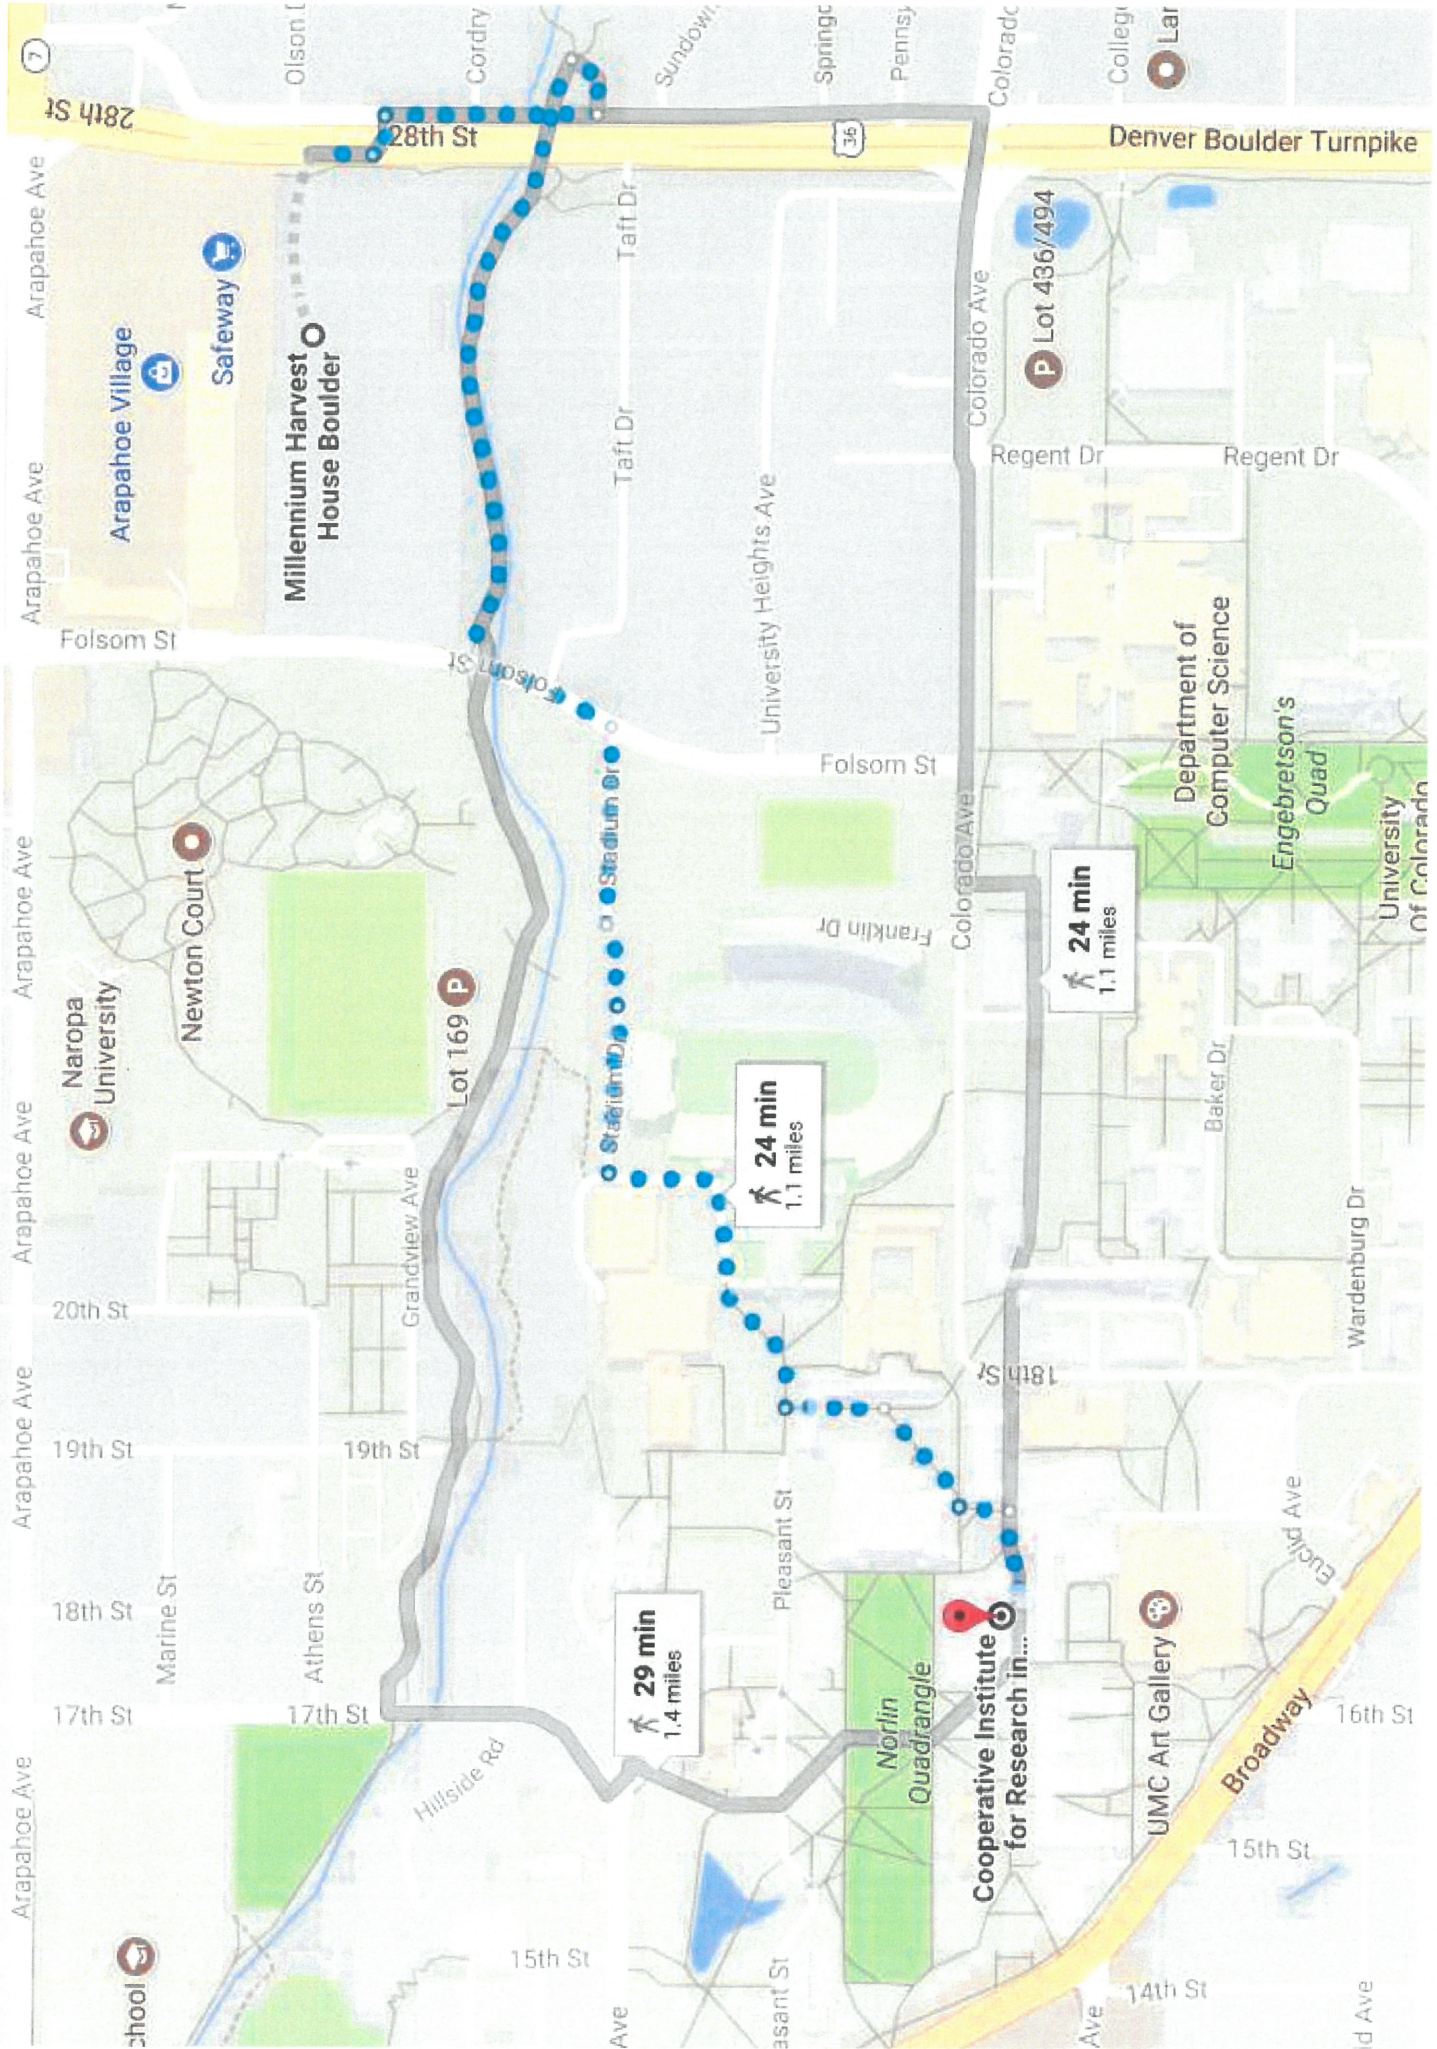

Best Western Plus Boulder Inn

Use caution - may involve errors or sections not suited for walking

770 28th St, Boulder, CO 80303

- ↑ 1. Head west toward 28th Street Frontage Rd 302 ft

- ↘ 2. Turn right onto 28th Street Frontage Rd 0.4 mi
- 3. Take the pedestrian tunnel 0.2 mi

- ↙ 4. Turn left 33 ft

- ↘ 5. Turn right 200 ft
- 6. Walk for 164 ft 164 ft

- ↑ 7. Head west 128 ft

- ↘ 8. Turn right 49 ft

- ↙ 9. Slight left toward Central Campus Mall 377 ft

- ↘ 10. Turn right toward Central Campus Mall 0.2 mi
ⓘ Take the stairs

7

28th St

36

Denver Boulder Turnpike

Arapahoe Ave

Arapahoe Village

Safeway

Millennium Harvest House Boulder

Arapahoe Ave

20th St

Grandview Ave

24 min
1.1 miles

Franklin Dr

Arapahoe Ave

19th St

19th St